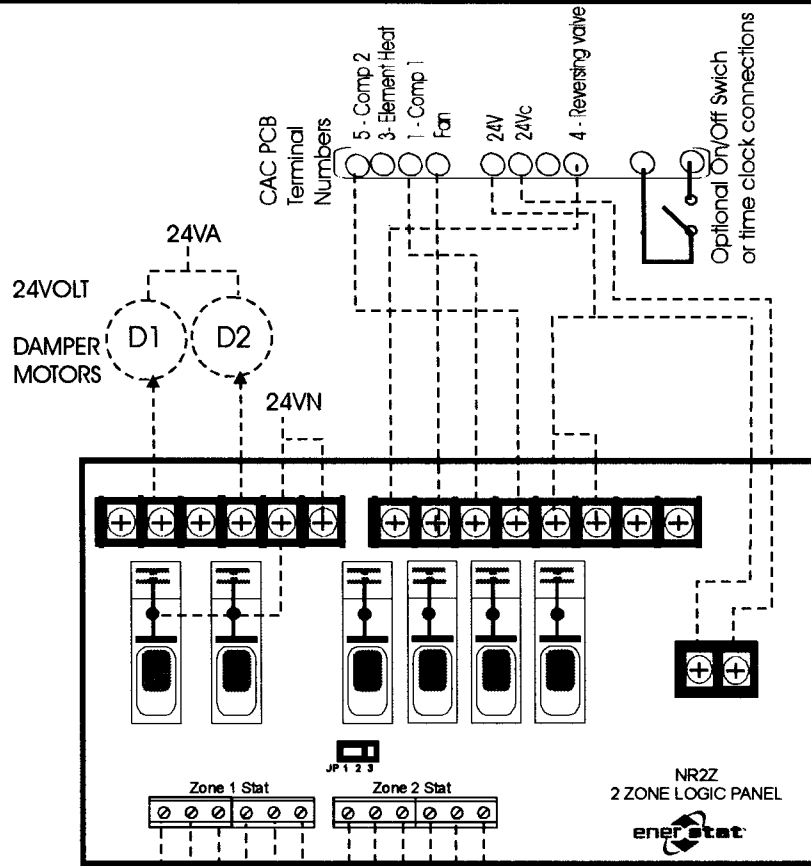

37 Benweirin Drive Burwood East Vic 3151
Ph (03) 9803-5744 Fax (03) 9803-7585

ALL CARE AND DILIGENCE HAS BEEN TAKEN IN THE PREPARATION OF THIS INTERFACE DIAGRAM. EN-MET PTY LTD WILL ONLY BE RESPONSIBLE FOR DAMAGE CAUSED TO THE enerstat PRODUCT, AND ONLY IF IT HAD BEEN CORRECTLY APPLIED IN ACCORDANCE WITH THE MANUFACTURES INSTRUCTIONS. IT IS THE DEALER / CONTRACTORS SOLE RESPONSIBILITY TO ENSURE CORRECT OPERATION OF THE MAJOR EQUIPMENT IS MAINTAINED.